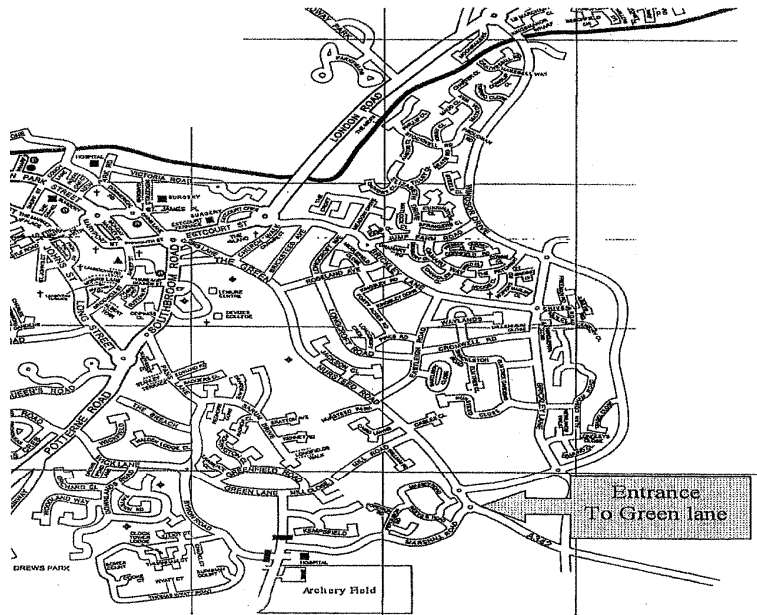

# DEVIZES

The Only Entrance to Green Lane Playing Field is now by Marshall Rd off of the A342 Signposted Hospital & Green Lane

**SN10 5DS**

No Entry via Pans lane or Wick lane

Dorset & Wiltshire Archery Association